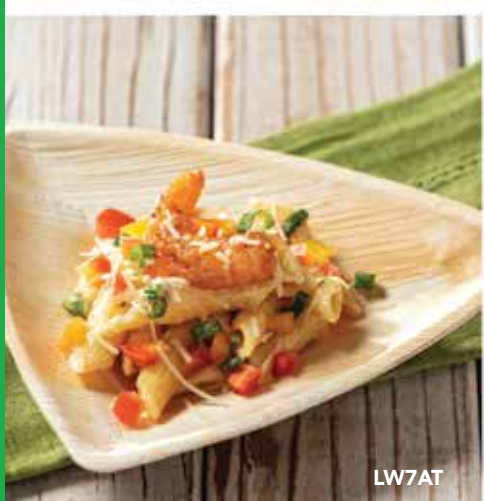

LW10S

LW7AT

LW10R

LW5S

PLATES

Leafware® our palm leaf plates are hand crafted creations. Engineered to the highest quality standard. Consistent in supply with an extensive selection. 100% green, compostable and sustainable. Beautiful, stylish, adding character to any event.