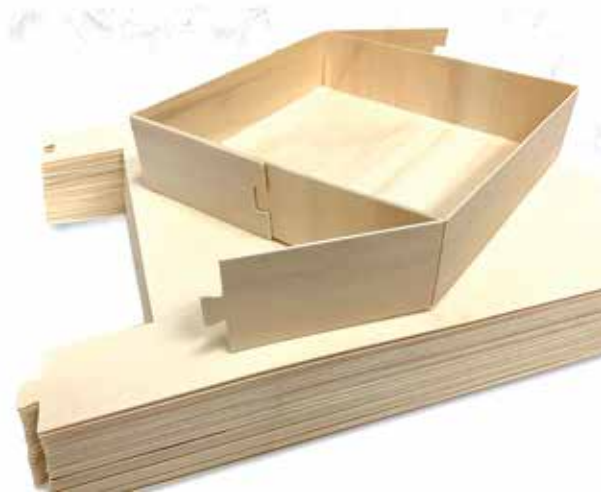

LWBIOS-10S with Lid

LWBOIS-85T-L

Ships folded flat and you have make it to use it.

POPLAR COLLECTION WOODEN BOXES WITH LIDS

Leafware® eco-friendly sustainable poplar wood collection comes from renewable resources. These are disposable, biodegradable and compostable. Natural poplar wood with smooth finish and convenient to use recyclable plastic lids to cover and protect your food. Great for presenting your delectable treats with an earth-friendly twist.