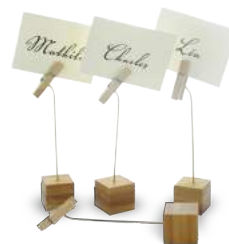

Bamboo Side Twisted Skewer

4.7"
x 2000 pieces
SKU: 210BBTWIST12

"NAK" Sign Clip With Bamboo Base

H : 5.1"
Base : 0.9 x 0.9"
x 144 pieces
SKU: 209BBNAK