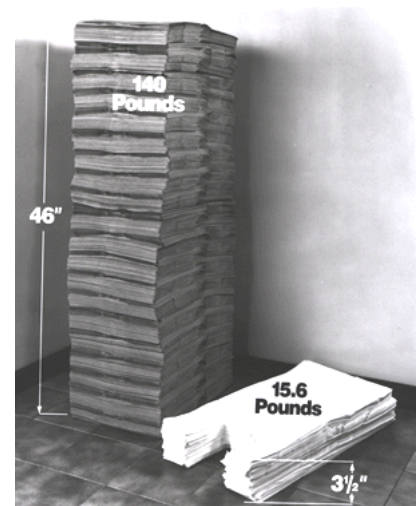

Products bearing the Encore® trade name have been produced in the USA with non-toxic recycled materials. The following Encore® environmental features will help you save on your cost and the environment.

RECYCLED PLASTIC REDUCES YOUR CARBON FOOTPRINT

Through Command's Encore® Recycling Center, we divert millions of plastic from landfills into useful product solutions with the lowest carbon footprint. Choose from a minimum of 25% to 50% recycled material content (based on market availability).

REUSABLE GAUGE MEETS BAG BANS:

- 100% recyclable and available in 2.25 - 4 mil gauges to meet reusable bag thickness requirements
- Tested for over 200 reuses with over 20 lbs (may vary with size and gauge)
- Certified by independent California State Approved lab

ENVIRONMENTAL DIFFERENCE

4 paper bags = 1 plastic bag

(reduced weight = reduced shipping and storage costs)

Create your sustainable walking billboard

800.996.BAGS (2247)