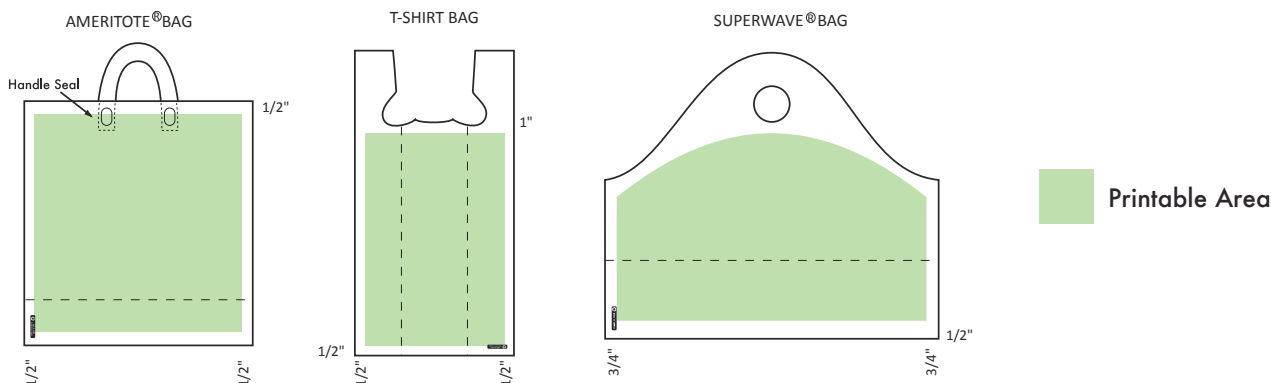

PMS ink colors can be matched. A \$100 charge per color will apply.

STANDARD PRINT AREA

SUPER WAVE®

Comfortable die cut handles and extra wide opening enables quick and easy loading. Bags stand on their own with a wide flat bottom to prevent containers from tilting.