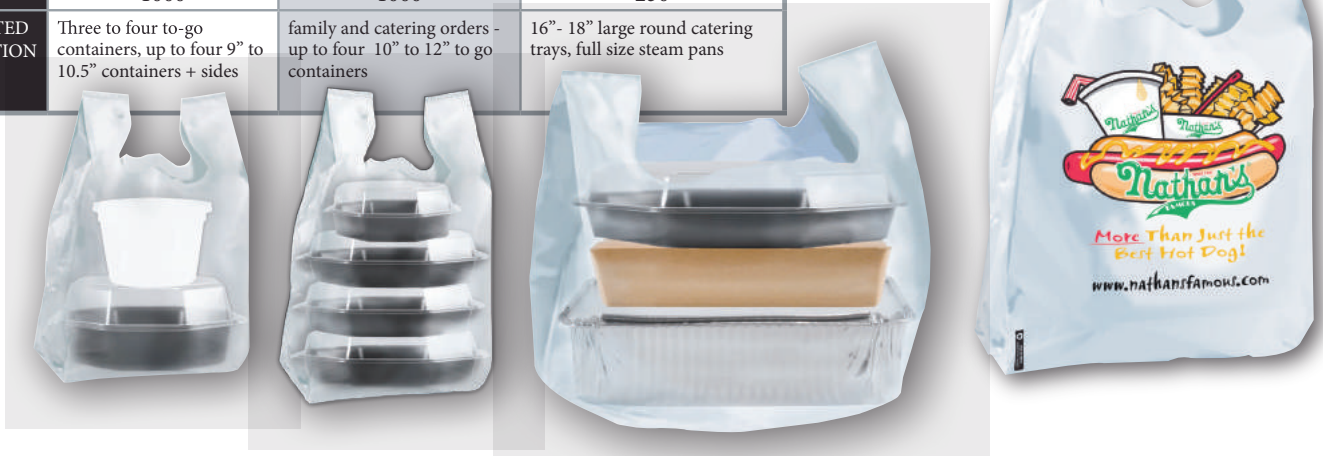

T-SHIRT

Strong strap handles and expanding side gussets can accommodate multiple containers.

SIZE	12 x 7 x 22	12 x 9 x 23	20 x 10 x 28
PACK	1000	1000	250
SUGGESTED APPLICATION	Three to four to-go containers, up to four 9" to 10.5" containers + sides	family and catering orders - up to four 10" to 12" to go containers	16" - 18" large round catering trays, full size steam pans