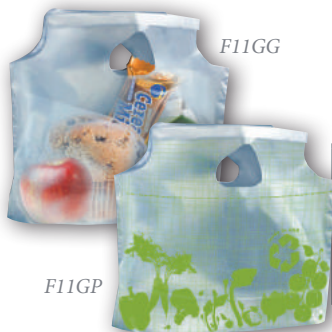

Reusable
3.0 mil
thick

F34RU Jumbo Catering
Bag fits two full size
steam pans (25% PCR)

F19TG
Think Green
(25% PCR)

Reusable
2.25 mil
thick

F18RP
Reusable
Super Wave
(25% PCR)

DESCRIPTION	SKU	SIZE	GAUGE	PACK	WGT	CUBE
Clear (Unprinted) (fits snacks, desserts..)	F12CC	12 x 12 + 3BG	1.30	500	7.0	0.48
White (Unprinted) (fits snacks, desserts..)	F12WT	12 x 13 + 5BG	1.20	1000	14.2	0.48
White (Unprinted) (fits two-three 10x5 containers)	F14WT	15 x 14 + 5BG	1.20	1000	18.4	0.70
White (Unprinted) (fits two 8x8 containers)	F16WT	16 x 16 + 8BG	1.25	500	12.5	0.48
White (Unprinted) (fits three 9x9 containers)	F18WT	18 x 16 + 9BG	1.25	500	14.2	0.70
Cream (Enjoy Print) (fits three 9x9 containers)	F18TY	18 x 16 + 9BG	1.25	500	14.2	0.70
Reusable White Bag (fits three 9x9 containers)	F18RP	18 x 16 + 9BG	2.25	500	24.9	0.84
White (Unprinted) (fits four 9.5" boxes)	F19WT	19 x 18 + 9.5BG	1.40	500	18.4	0.84
White (Think Green) (fits four 9.5" boxes)	F19TG	19 x 18 + 9.5BG	1.50	500	19.7	0.84
White (Unprinted) (fits three 10" pie boxes)	F21WT	21 x 18 + 10BG	1.40	500	20.5	0.84
Cream (Enjoy Print) (fits three 10" pie boxes)	F21TY	21 x 18 + 10BG	1.40	500	20.5	0.84
White (Unprinted) (fits 1/2 steam pans)	F24WT	24 x 20 + 11BG	1.50	250	14.2	0.56
White Jumbo Catering (fits two full size steam pans)	F34RU	34 x 21 + 14BG	3.00	100	18.1	0.84

BEVERAGE CUP CARRIER

Less expensive to buy and store than chipboard carriers. Fits two large 16 - 32 oz. cups. Middle seal creates two pockets to prevent spills.

DESCRIPTION	SKU	SIZE	GAUGE	PACK	WGT	CUBE
Beverage Bag Frosted Clear (Divided)	F13DC	13 x 13 + 3BG	1.30	500	8.1	0.48

F11GG

F11GP

GRAB and GO BAGS

Low cost cafeteria, lunch, snack bags. Flat bottom prevents tipping.

DESCRIPTION	SKU	SIZE	GAUGE	PACK	WGT	CUBE
Frosted Clear (unprinted)	F11GG	11 x 10 + 3.5BG	1.00	500	4.9	0.22
Frosted Clear (vegetable print)	F11GP	11 x 10 + 3.5BG	1.00	500	4.9	0.22