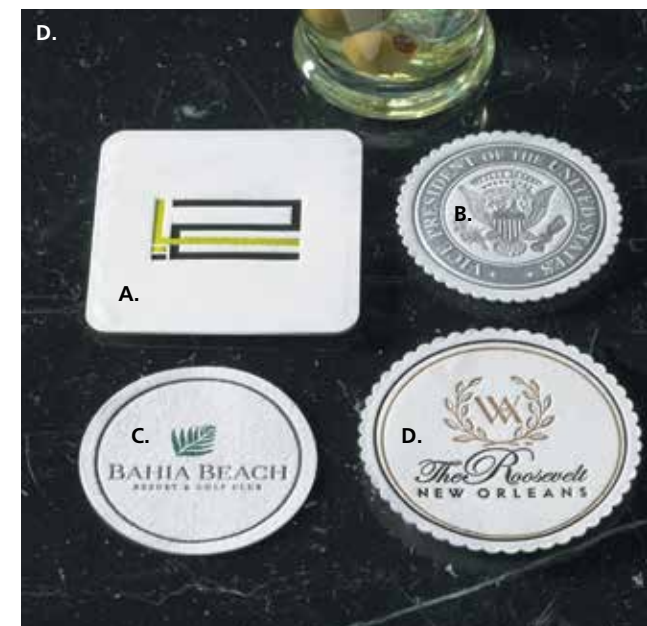

Cellulose and Non-woven Coasters