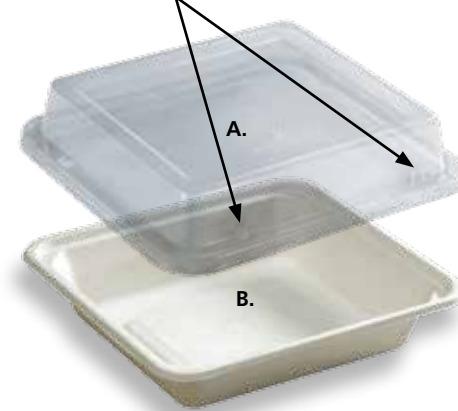

38 oz. Container and Lid
(Lid sold separately)

Tabs for easy separation and handling

Catering Box and Lid 4 Compartment
(Lid sold separately)