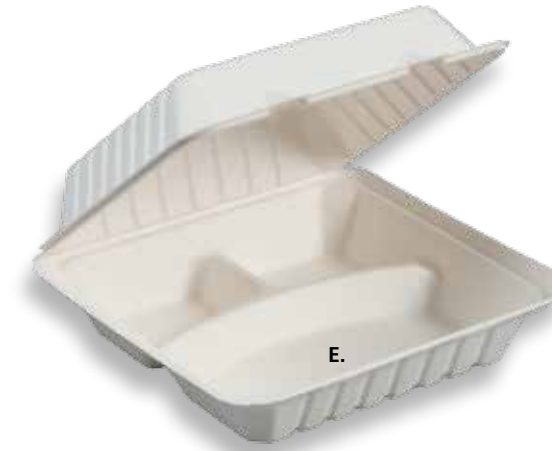

Earth Wise Tree Free® tableware items by Hoffmaster®:

- Plates available in both the popular round shape as well as an upscale square shape for catering events.
- Cut resistant and leak proof for optimum performance.
- Our stackable lid, which easily snaps on to the 9-3/4" square plate and is 2" high to hold a dozen cookies or other catered items.
- Plus we offer a unique flared rim bowl for easy handling.
- Microwave safe, oil resistant, freezer safe, ovenable up to 350°

38 oz. Container and Lid
(Lid sold separately)

Tabs for easy separation and handling

Catering Box and Lid 4 Compartment
(Lid sold separately)

Tabs for easy separation and handling

9" 3 Compartment

Clamshells