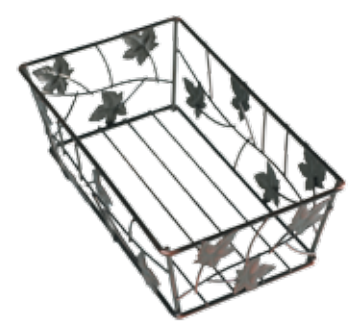

Bronze Leaves Basket

Baskets & Holders

Acrylic Guest Towel Holder, wall mounted
Acrylic Guest Towel Holder, countertop
Bronze Basket
Seagrass Basket
Chrome Holder
Bronze Leaves Basket

Size

9" x 4-3/4" x 9-1/2"
8-7/8" x 4-3/4" x 7"
9-1/4" x 5" x 4-3/4"
10" x 6-1/8" x 4-3/8"
9-1/4" x 5" x 4-3/4"
9-1/2" x 5" x 3"

Case Count

1
1
1
1
1
1

Item No.

710005
710000
BSK2112
BSK2151
BSK2101
BSK2032